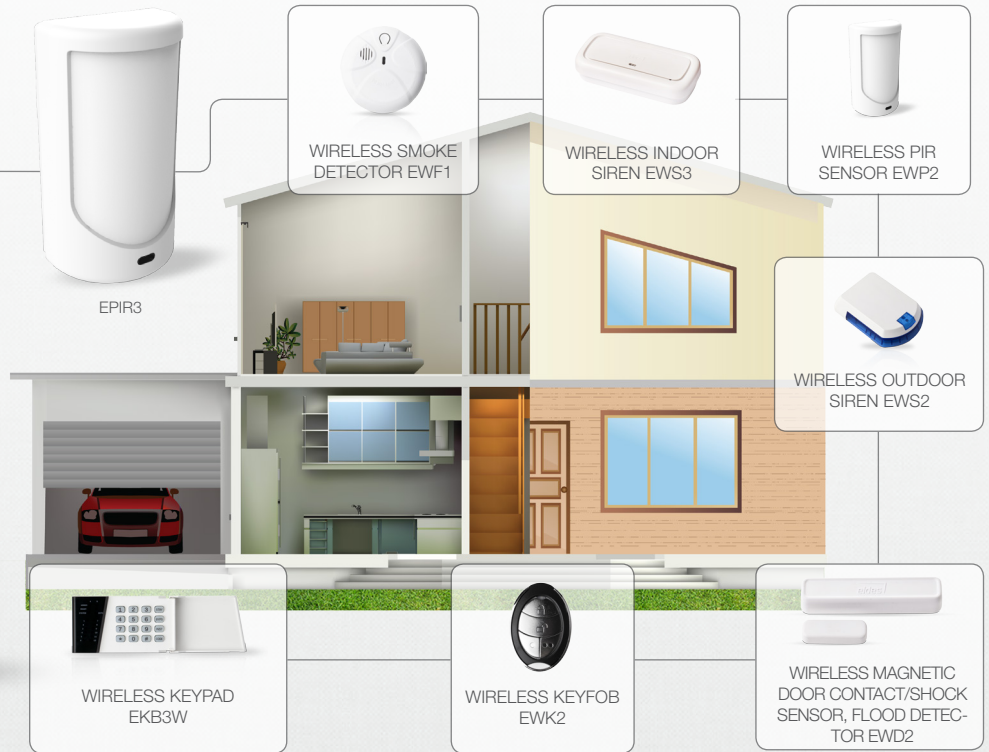

# STANDALONE GSM ALARM SYSTEM EPIR3 AND ACCESSORIES

UP TO 16 EXPANDABLE WIRELESS DEVICES

SECURITY CONTROL VIA INTERNET AND/ OR SMARTPHONE APPLICATION POWERED BY ELDES SMART SECURITY - CLOUD-BASED PLATFORM.

## APPLICATIONS

- APARTMENTS
- SUMMER HOUSES
- GARAGES
- SMALL SHOPS
- CAMPERS
- BOATS