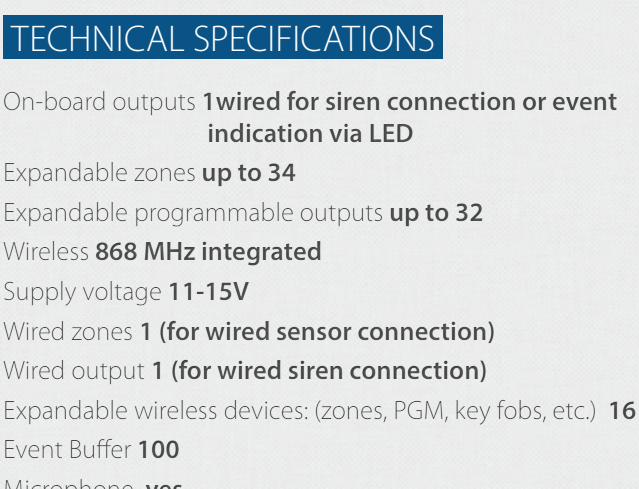

COMPATIBLE WITH ELDES SMART SECURITY

PET-IMMUNE

ANDROID SOFTWARE

IPHONE SOFTWARE

Integrated GSM module

SIM card holder

868 MHz wireless

Backup battery inside